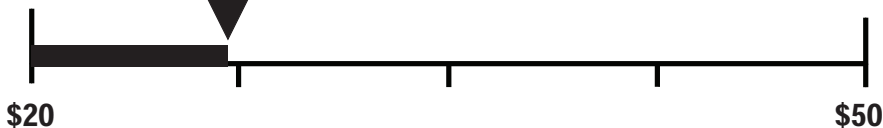

ENERGYGUIDE

Dishwasher
Capacity: Standard

BSH Home Appliances Corporation
Model(s) BOSCH SHE68T, SHV68T,
SHX68T

Estimated Yearly Operating Cost (when used with an electric water heater)

\$27

Cost Range of Similar Models

259 kWh

Estimated Yearly Electricity Use

\$23

Estimated Yearly Operating Cost
(when used with a natural gas water heater)

Your cost will depend on your utility rates and use.

- Cost range based only on standard capacity models.
- Estimated operating cost based on four wash loads a week and a 2007 national average electricity cost of 10.65 cents per kWh and natural gas cost of \$1.218 per therm.
- For more information, visit www.ftc.gov/appliances.