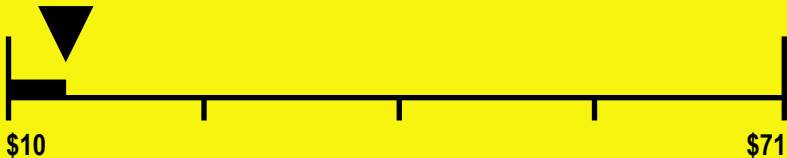

## Estimated Yearly Operating Cost (when used with an electric water heater)

**\$14**

**135 kWh**

Estimated Yearly Electricity Use

**\$10**

Estimated Yearly Operating Cost  
(when used with a natural gas water heater)